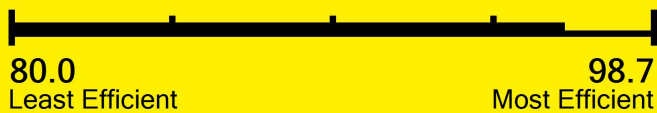

# ENERGYGUIDE

Furnace  
Non-Weatherized  
Natural Gas, Propane Gas

MRCOOL  
Model MGD96SE045B3XA-\*

Efficiency Rating (AFUE)\*

96.1

Range of Similar Models

\* Annual Fuel Utilization Efficiency

For energy cost info, visit  
[productinfo.energy.gov](http://productinfo.energy.gov)