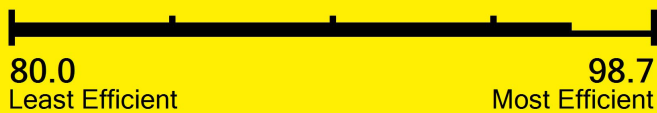

# ENERGYGUIDE

Furnace  
Non-Weatherized  
Natural Gas, Propane Gas

MRCOOL  
Model MGM96SE090C4XA-\*

Efficiency Rating (AFUE)\*

96.3

Range of Similar Models  
\* Annual Fuel Utilization Efficiency

For energy cost info, visit  
[productinfo.energy.gov](http://productinfo.energy.gov)